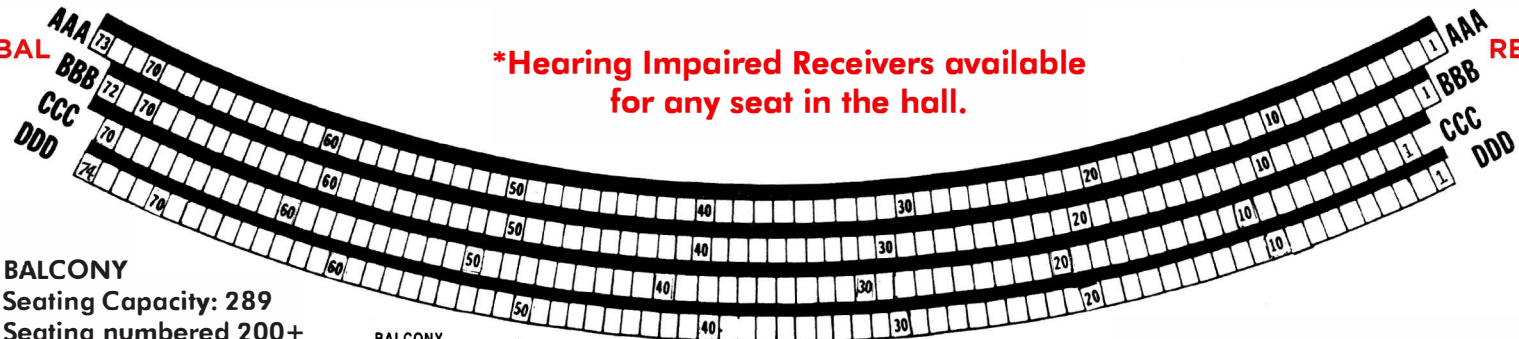

BALCONY
Seating Capacity: 289
Seating numbered 200+

TOTAL Seating 2256

Koger Center for the Arts
University of South Carolina
1051 Greene Street
Columbia, South Carolina 29201
803.777.7500
KogerCenterForTheArts.com