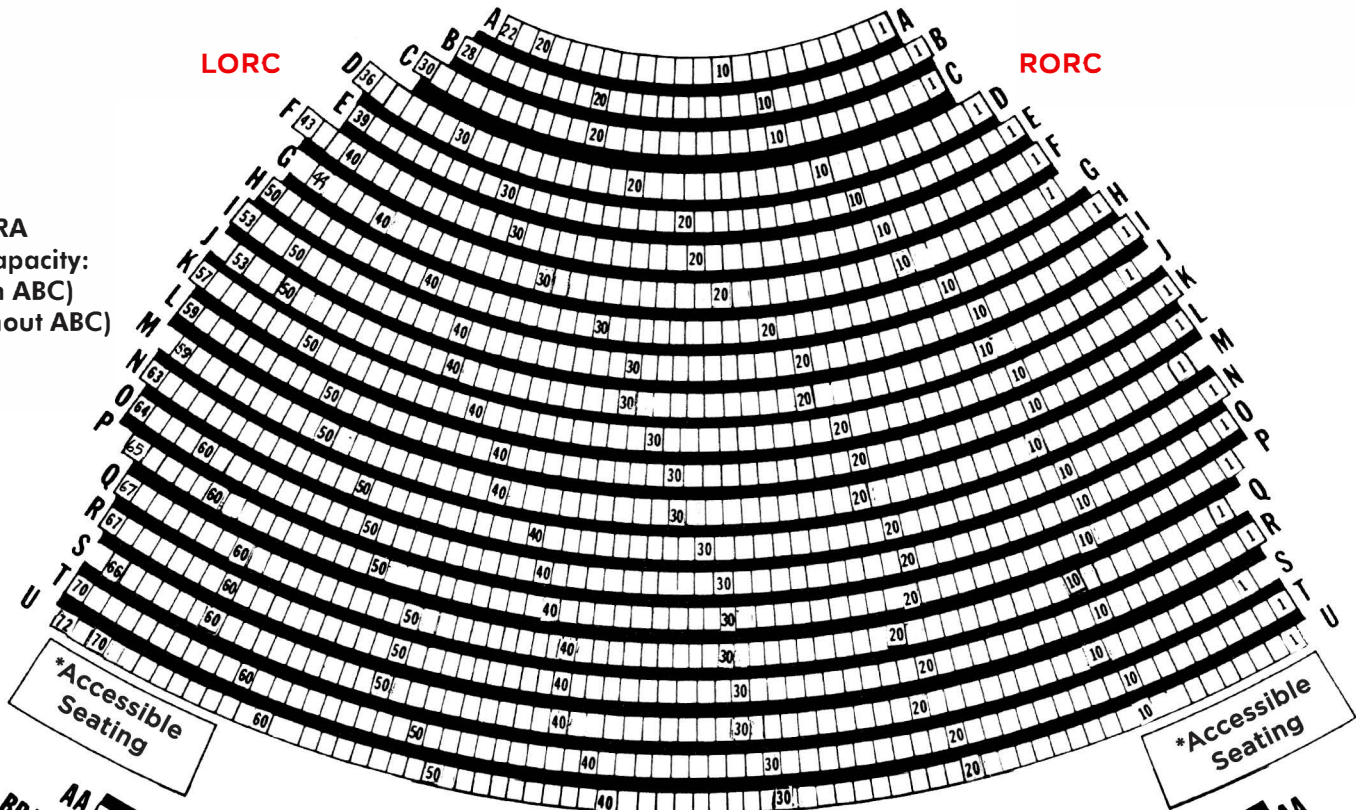

S T A G E

ORCHESTRA
Seating Capacity:
1123 (with ABC)
1043 (without ABC)