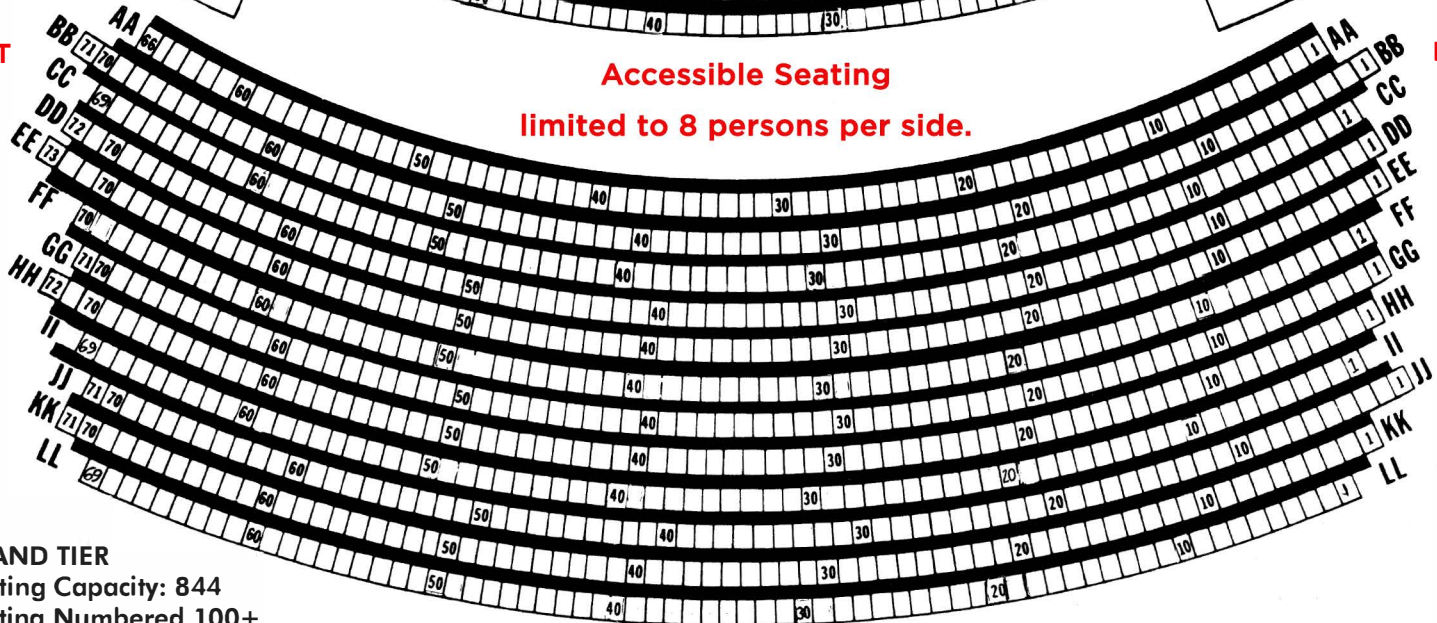

LTGT

RTGT

Accessible Seating
limited to 8 persons per side.

GRAND TIER
Seating Capacity: 844
Seating Numbered 100+

LBAL

RBAL

*Hearing Impaired Receivers available
for any seat in the hall.